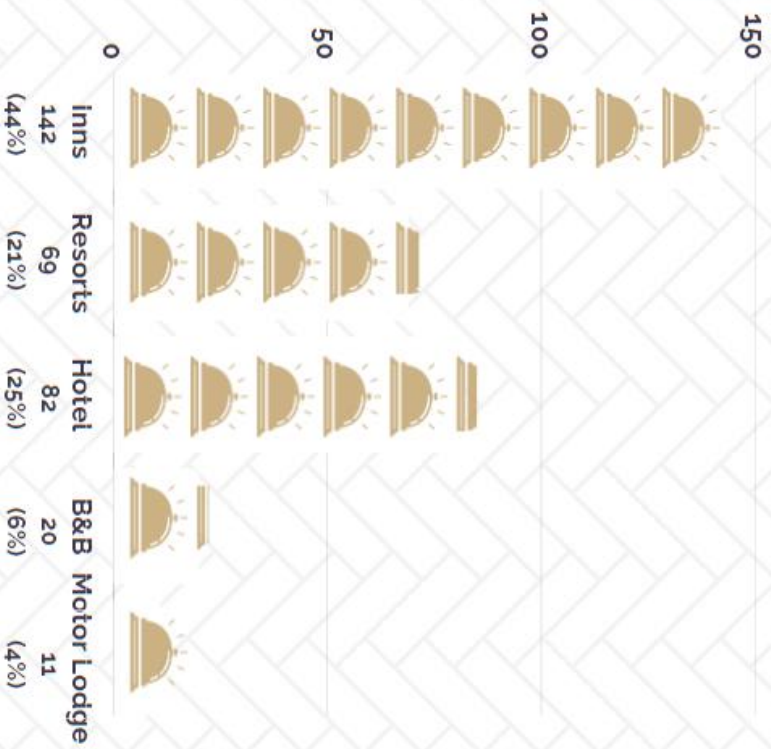

Overnight rates start at \$259 (plus applicable state and local taxes) with a 2-night minimum.

More about NEIRA

Membership Mix

Board of Directors

Membership List

NEIRA Contacts

New England
Inns & Resorts
Membership Snapshot